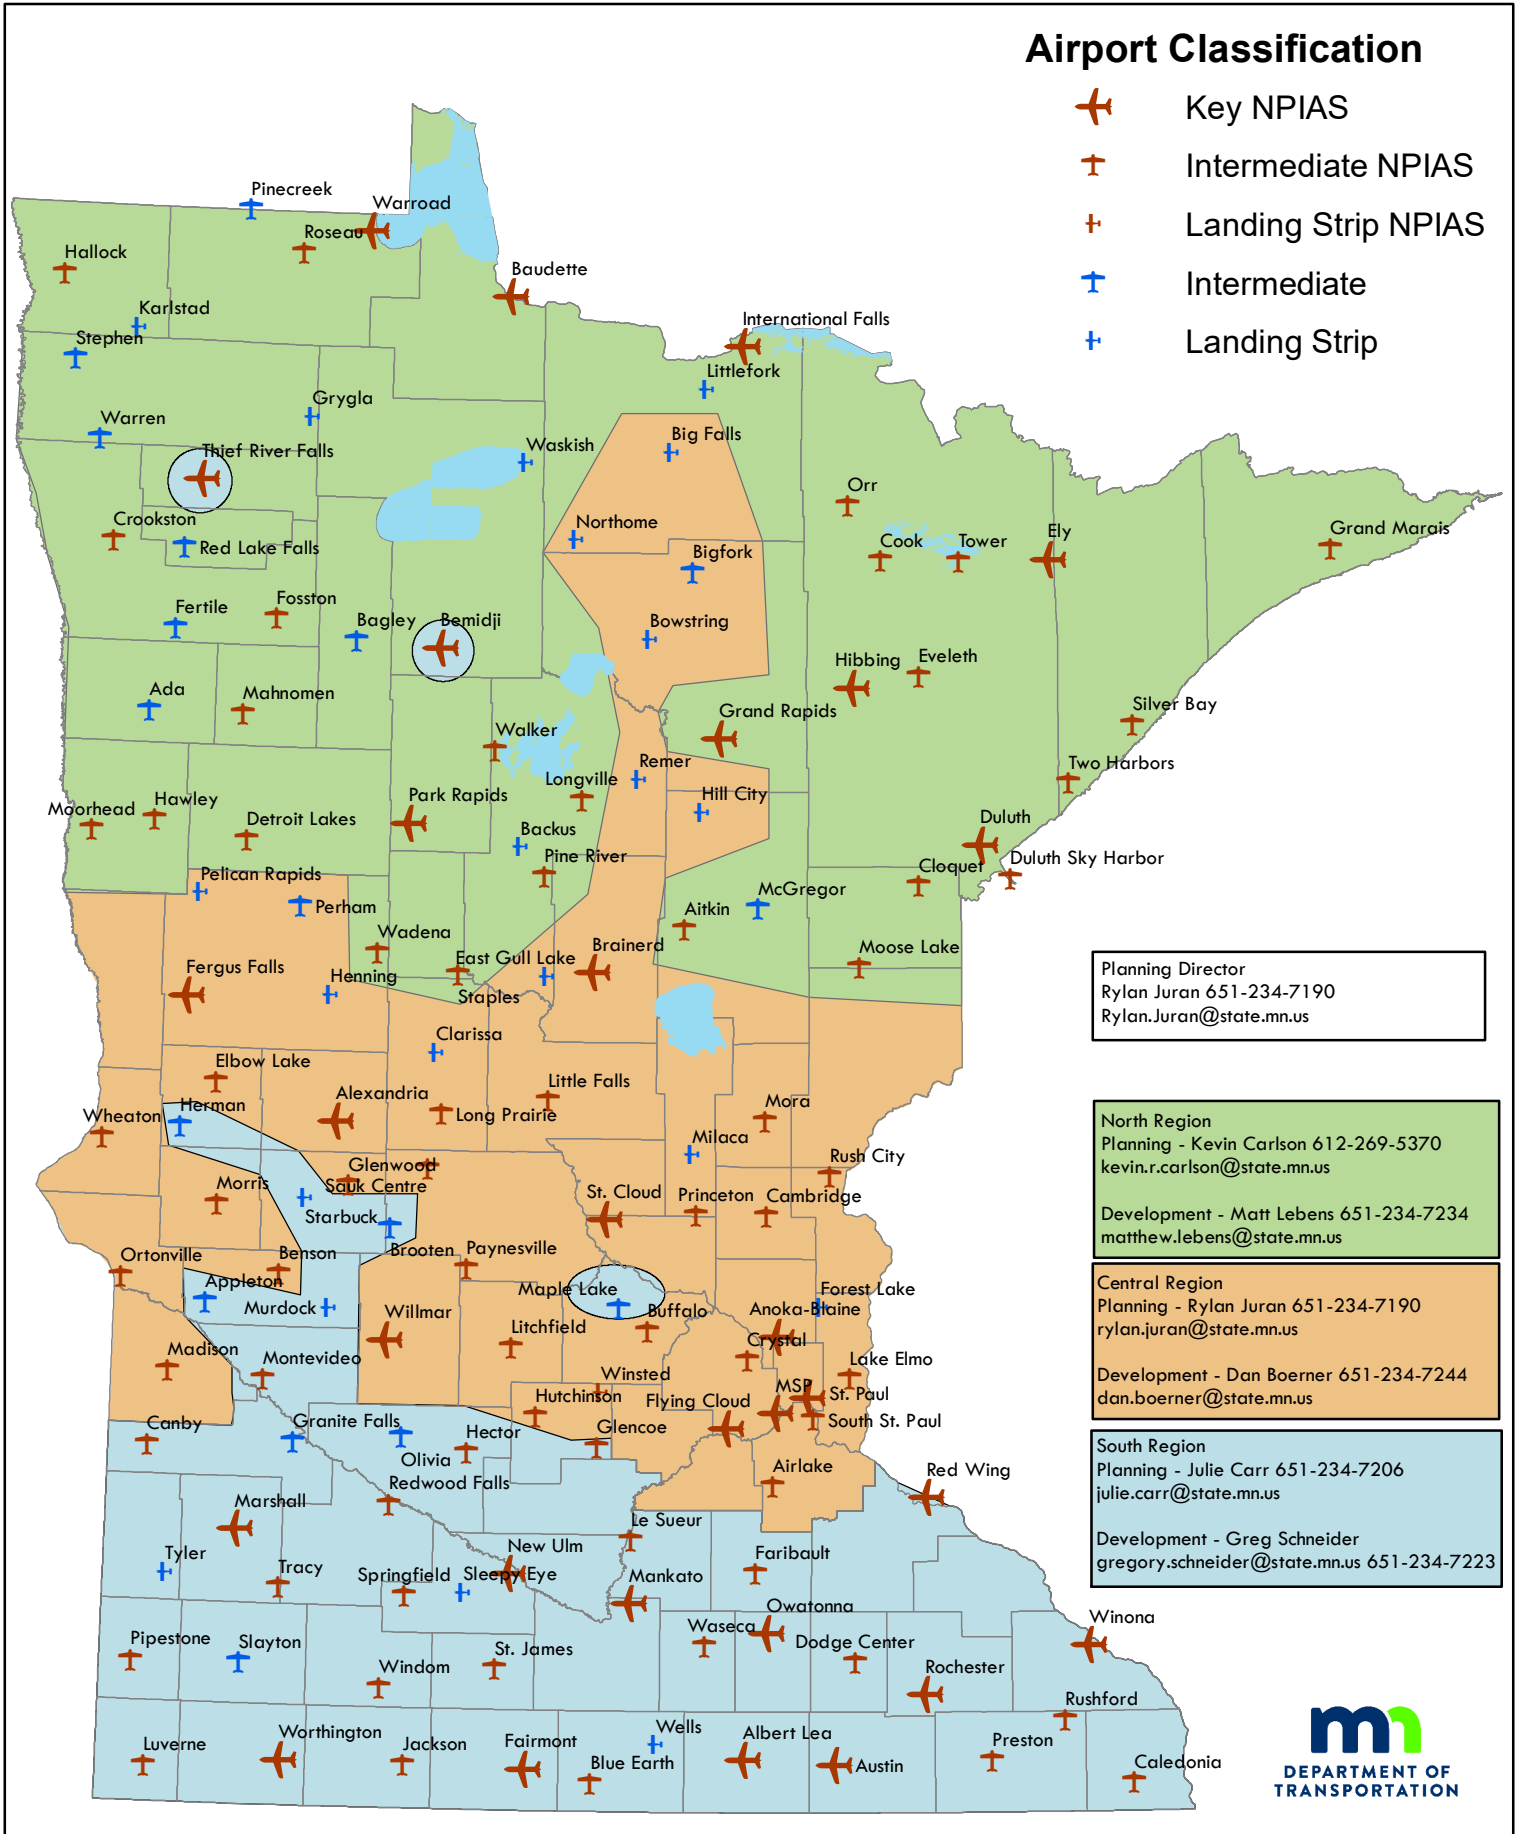

MnDOT Aeronautics Planning & Development Regions

Airport Classification

-  Key NPIAS
-  Intermediate NPIAS
-  Landing Strip NPIAS
-  Intermediate
-  Landing Strip

Planning Director
 Rylan Juran 651-234-7190
 Rylan.Juran@state.mn.us